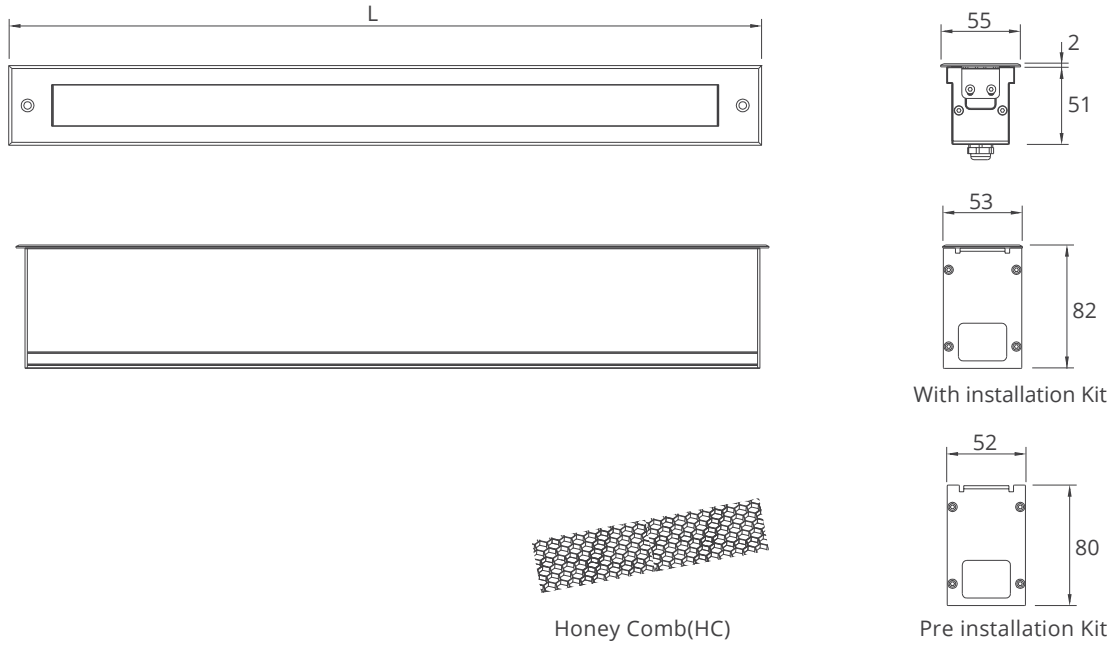

INSTA INGROUND GRAZE 53

Ultra Slim body for grazing at limited space,
 Uniformity light output by 2 steps or
 3 steps bin selection upon request,
 Smooth mixing color by special optic design,
 Customized length and color are available.

SPECIFICATION

MODEL	Insta INGROUND GRAZE 53
OPERATING VOLTAGE	24V DC
POWER CONSUMPTION	48W/1045mm
LED	High Power LED
COLOR RANGE	2700K, 3000K, 3500K, 4000K, 5000K, Tunable White, RGB,RGBW
CRI	90min, 80min
LUMEN OUTPUT	3200Lm@2700K, 3700Lm@3000K, 3820Lm@3500K, 4000Lm@4000K, 4220Lm@5000K, 2200Lm@RGBW(W=6500K)
FWHM	10°, 8°*15°, 8°*30°, 10°*50°, 20°*40°, 25°, 45°, 60°
MATERIAL	Aluminum + Stainless Steel 316L + Tempered Glass
PROTECTION	IK10
OPERATING TEMPERATURE	-20°C ~ +55°C
STORAGE TEMPERATURE	-25°C ~ +60°C
LIFE TIME	50,000 hours/L70 at 25°C
CONNECTION	Quick-Plug
DIMENSIONS	1045(L)*55(W)*80(H)mm 345/545/mm ETO available
CABLE LENGTH	300mm
WATER PROOF	IP67
CONTROL	ON/OFF. DMX, 0-10V Dim

FEATURES & OPTIONS

01. RGBW
02. DIMMABLE
03. DYNAMIC CONTROL
04. IP67
05. EASY INSTALLATION

DIMENSIONS

*all units are in mm

OPTIC SELECTION

10°

LED	Lumens	Watts	Efficacy
WHITE	1472.47	24.00	61.35

CenterBeamLux	Illuminance at Distance
8421.36 lx	02.5 m
2105.11 lx	05.0 m
932.74 lx	07.5m
526.33 lx	10.0 m
336.99 lx	12.5 m
223.16 lx	15.0 m